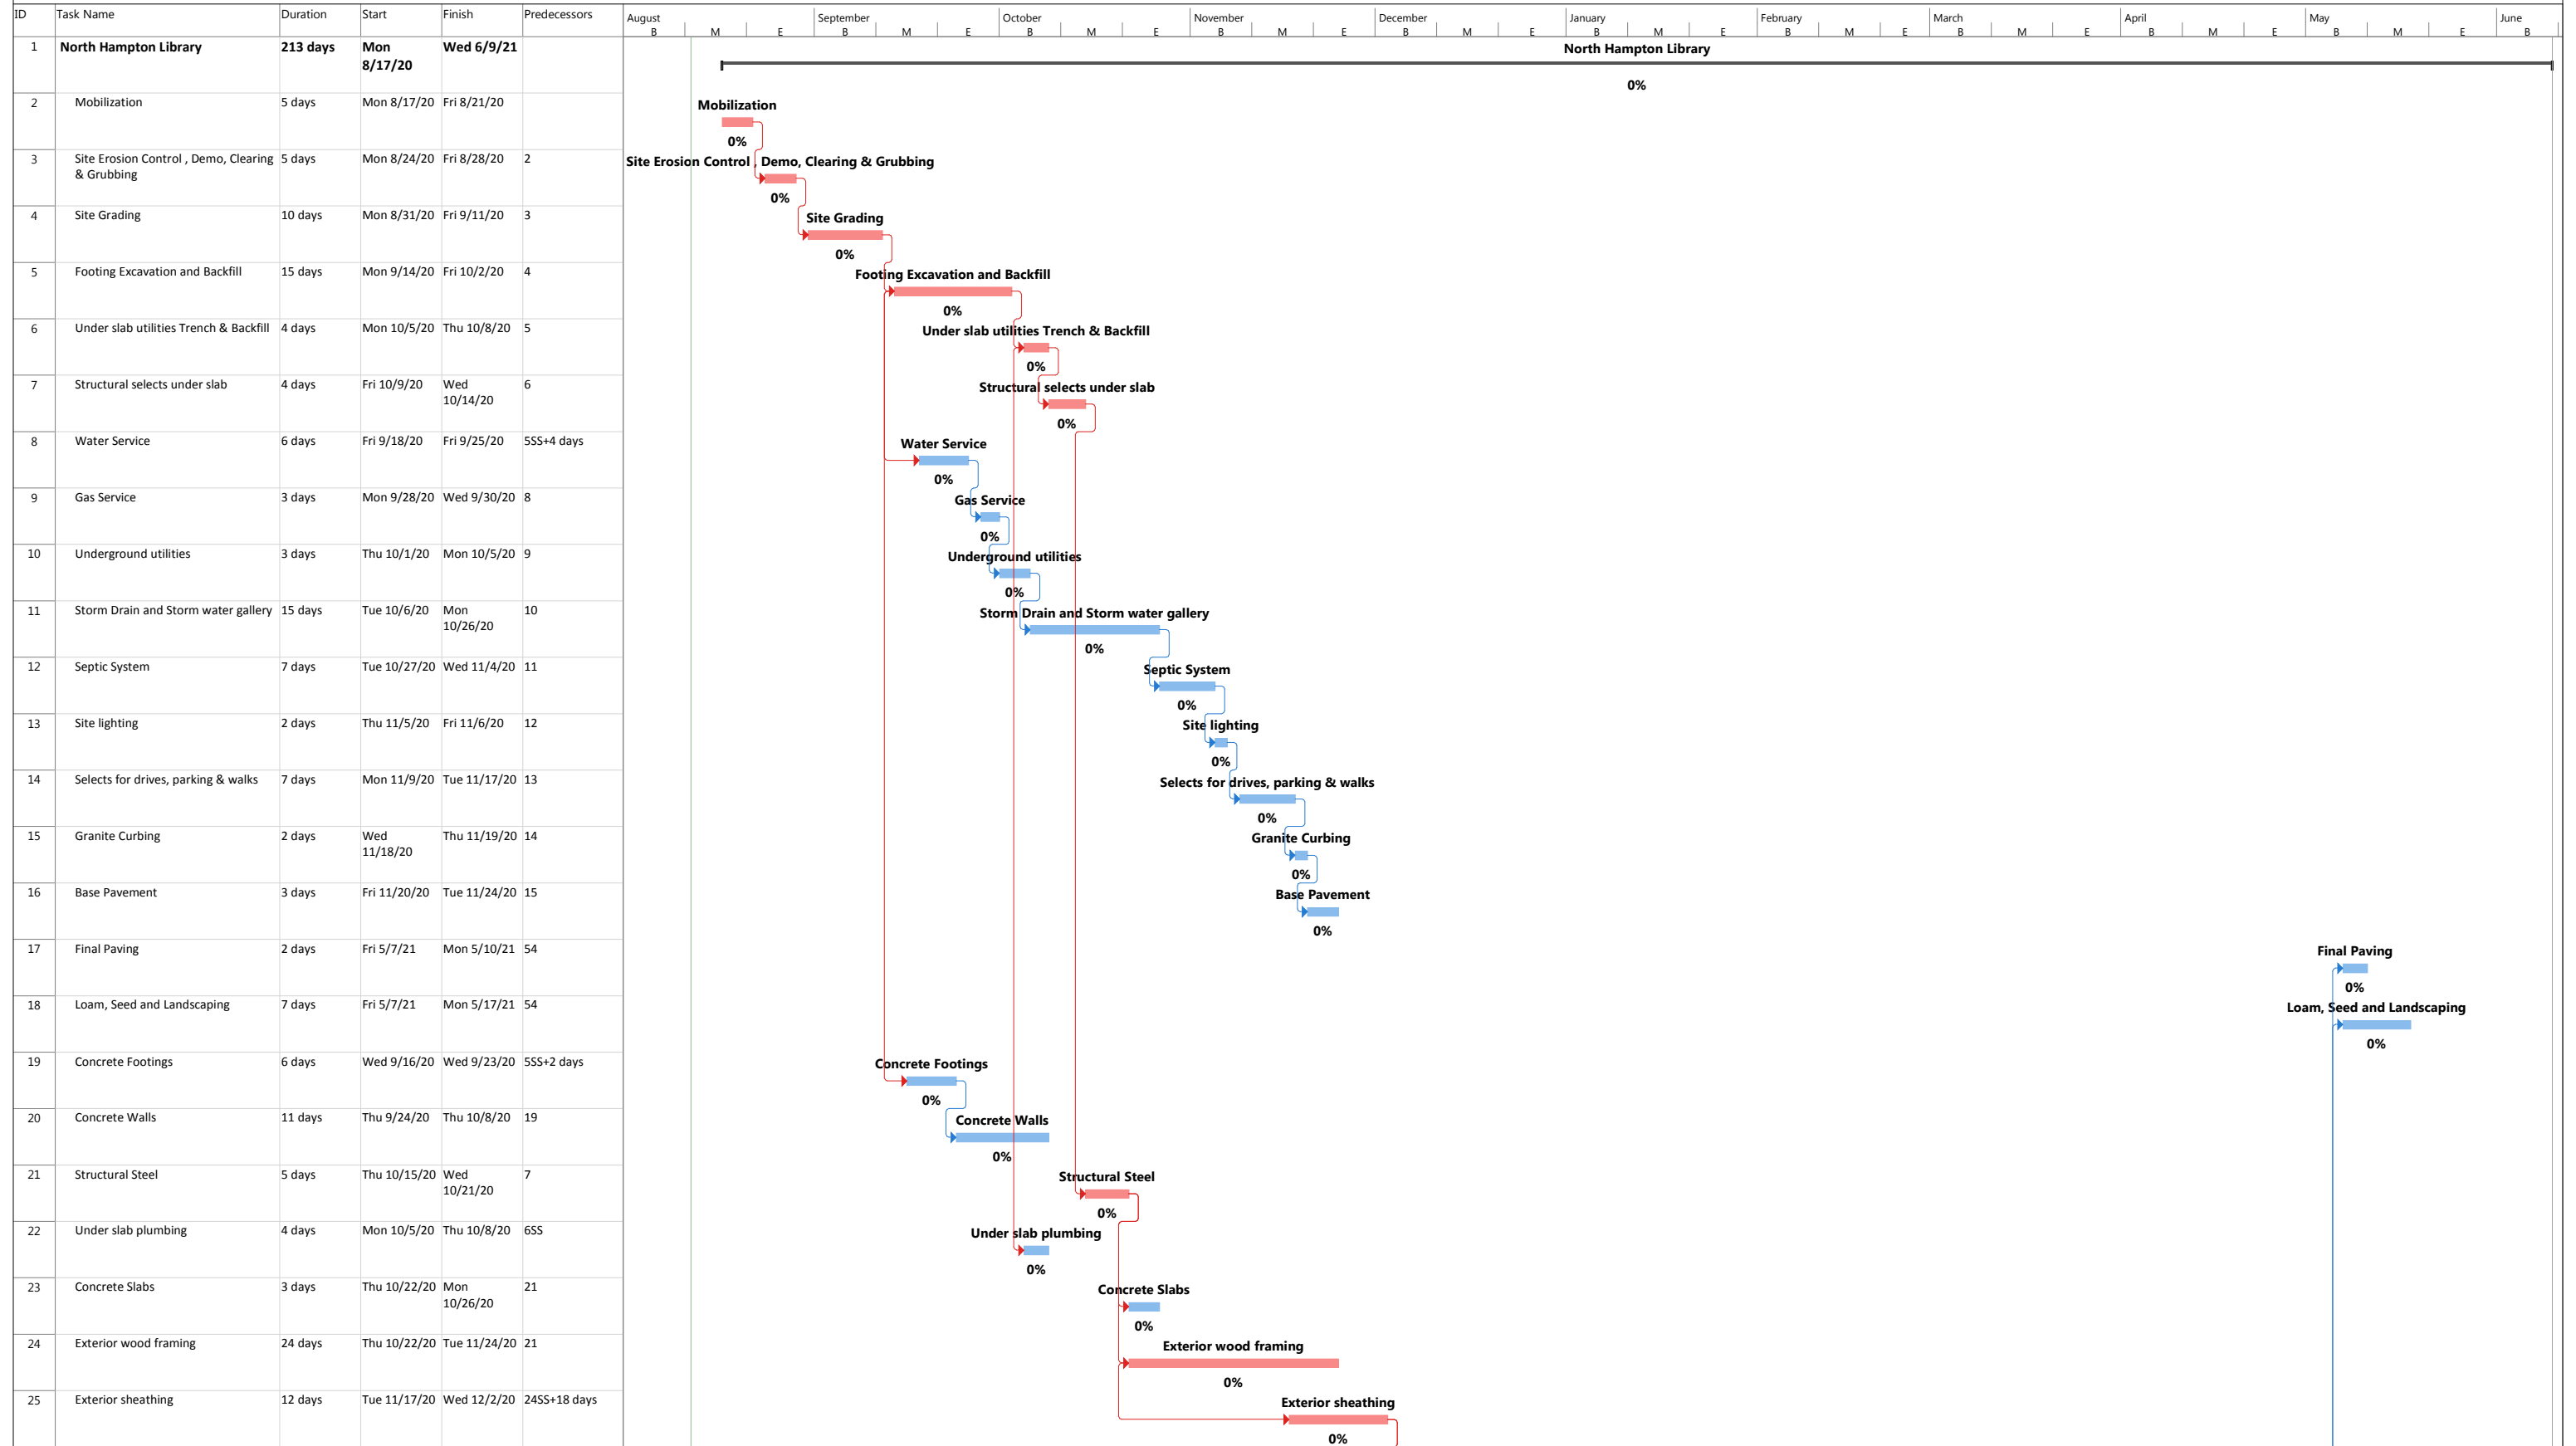

Maple Street School

Project: North Hampton Library  
Date: Wed 8/12/20

Task		Summary		Inactive Milestone		Manual Summary Rollup		Start-only		Finish-only		External Milestone		Critical		Manual Progress	
Split		Project Summary		Inactive Summary		Manual Task		External Tasks		External Milestone		Deadline		Critical Split		Progress	
Milestone		Inactive Task		Manual Task		Manual Summary		External Tasks		External Milestone		Deadline		Critical Split		Progress	

Project: North Hampton Library  
Date: Wed 8/12/20

Task		Summary		Inactive Milestone		Duration-only		Start-only		External Milestone		Critical Split	
Split		Project Summary		Inactive Summary		Manual Summary Rollup		Finish-only		Deadline		Progress	
Milestone		Inactive Task		Manual Task		Manual Summary		External Tasks		Critical		Manual Progress	

Maple Street School

Project: North Hampton Library Date: Wed 8/12/20	Task	Summary	Inactive Milestone	Duration-only	Start-only	External Milestone	Critical Split	Progress
	Split	Project Summary	Inactive Summary	Manual Summary Rollup	Finish-only	Deadline	Manual Progress	Critical
	Milestone	Inactive Task	Manual Task	Manual Summary	External Tasks	Critical	Manual Progress	Critical