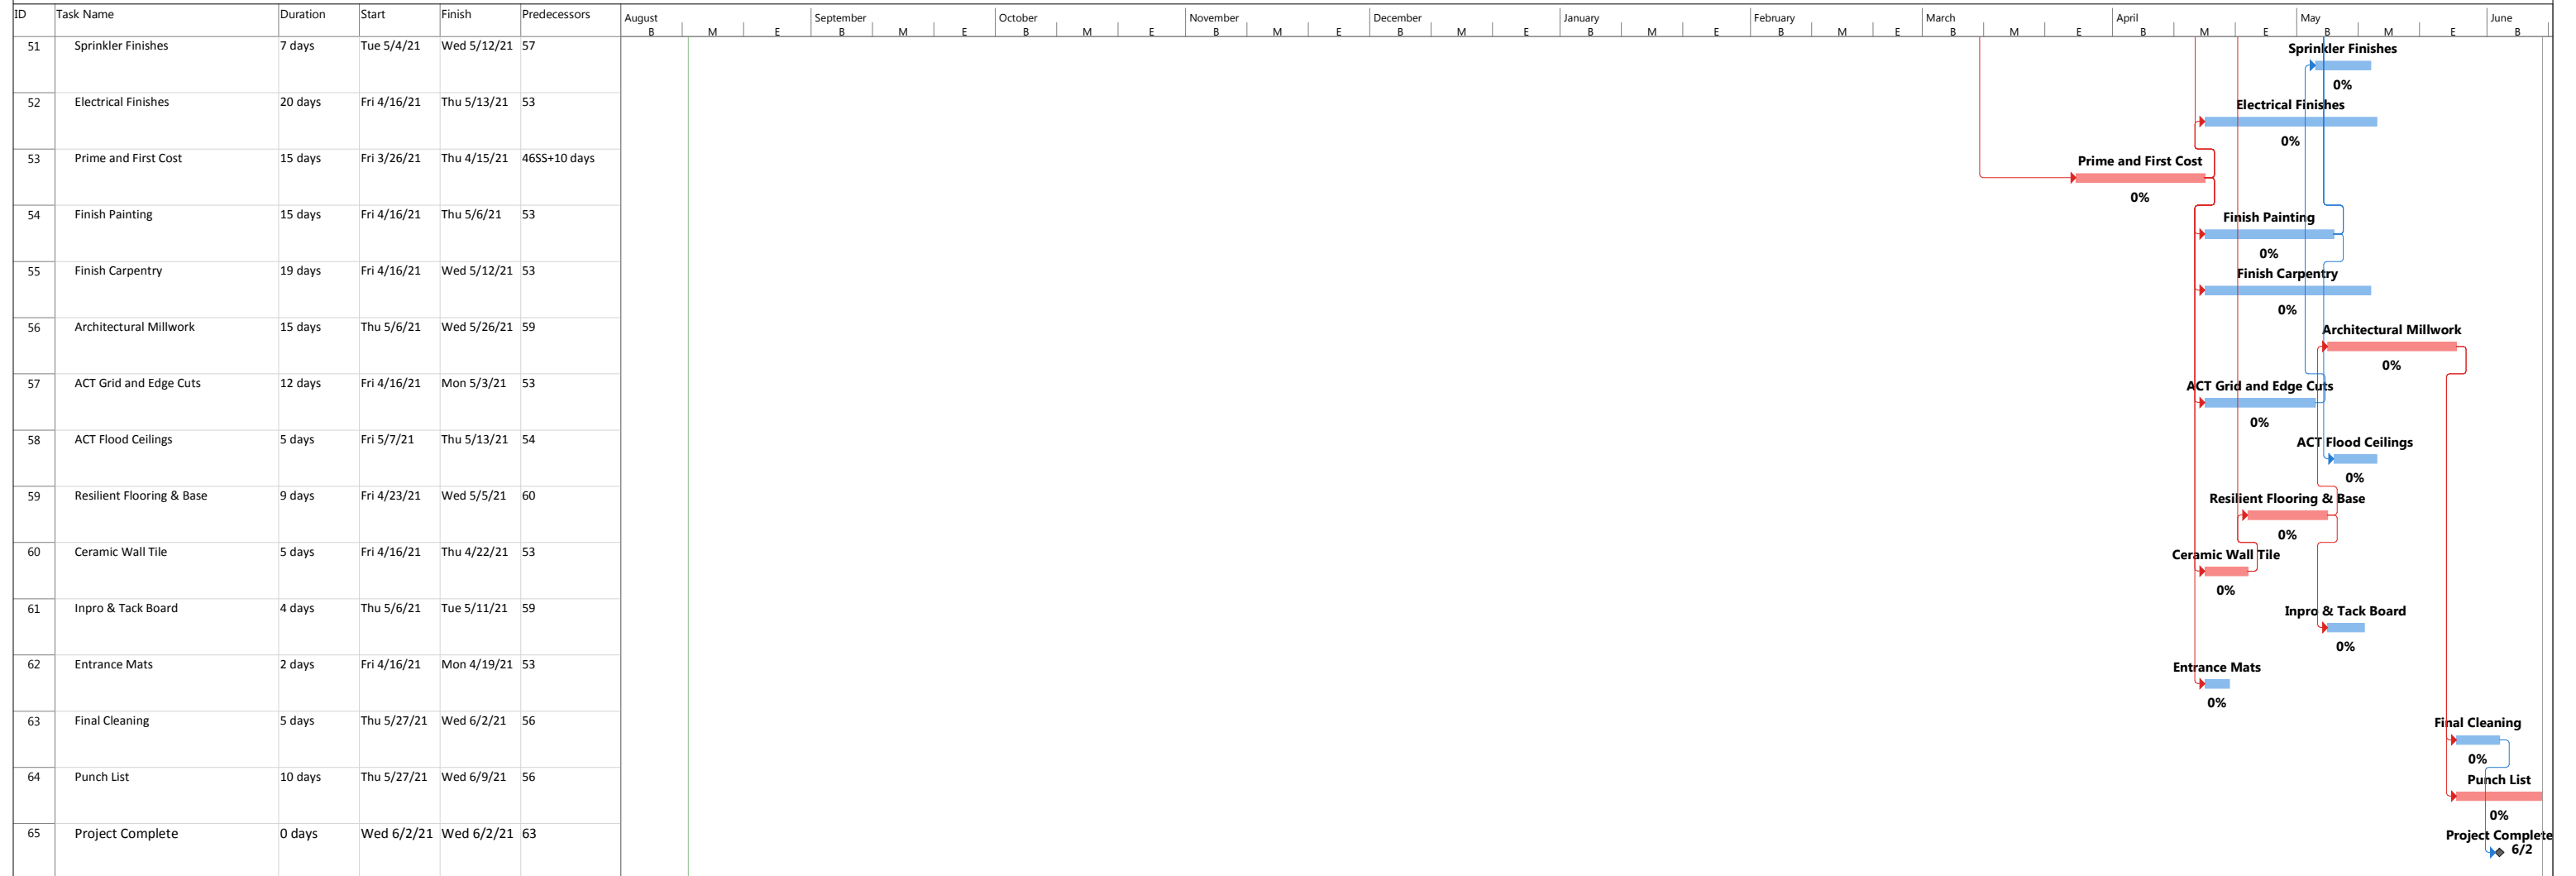

Maple Street School

Project: North Hampton Library  
Date: Wed 8/12/20

Task		Summary		Inactive Milestone		Manual Summary Rollup		Start-only		Finish-only		External Milestone		Critical		Manual Progress	
Split		Project Summary		Inactive Summary		Manual Task		External Tasks		External Milestone		Deadline		Critical Split		Progress	
Milestone		Inactive Task		Manual Task		Manual Summary		External Tasks		External Milestone		Deadline		Critical Split		Progress	

Project: North Hampton Library  
Date: Wed 8/12/20

Task		Summary		Inactive Milestone		Duration-only		Start-only		External Milestone		Critical Split	
Split		Project Summary		Inactive Summary		Manual Summary Rollup		Finish-only		Deadline		Progress	
Milestone		Inactive Task		Manual Task		Manual Summary		External Tasks		Critical		Manual Progress	

Maple Street School

Project: North Hampton Library Date: Wed 8/12/20	Task	Summary	Inactive Milestone	Duration-only	Start-only	External Milestone	Critical Split	Progress
	Split	Project Summary	Inactive Summary	Manual Summary Rollup	Finish-only	Deadline	Manual Progress	Critical
	Milestone	Inactive Task	Manual Task	Manual Summary	External Tasks	Critical	Manual Progress	Critical