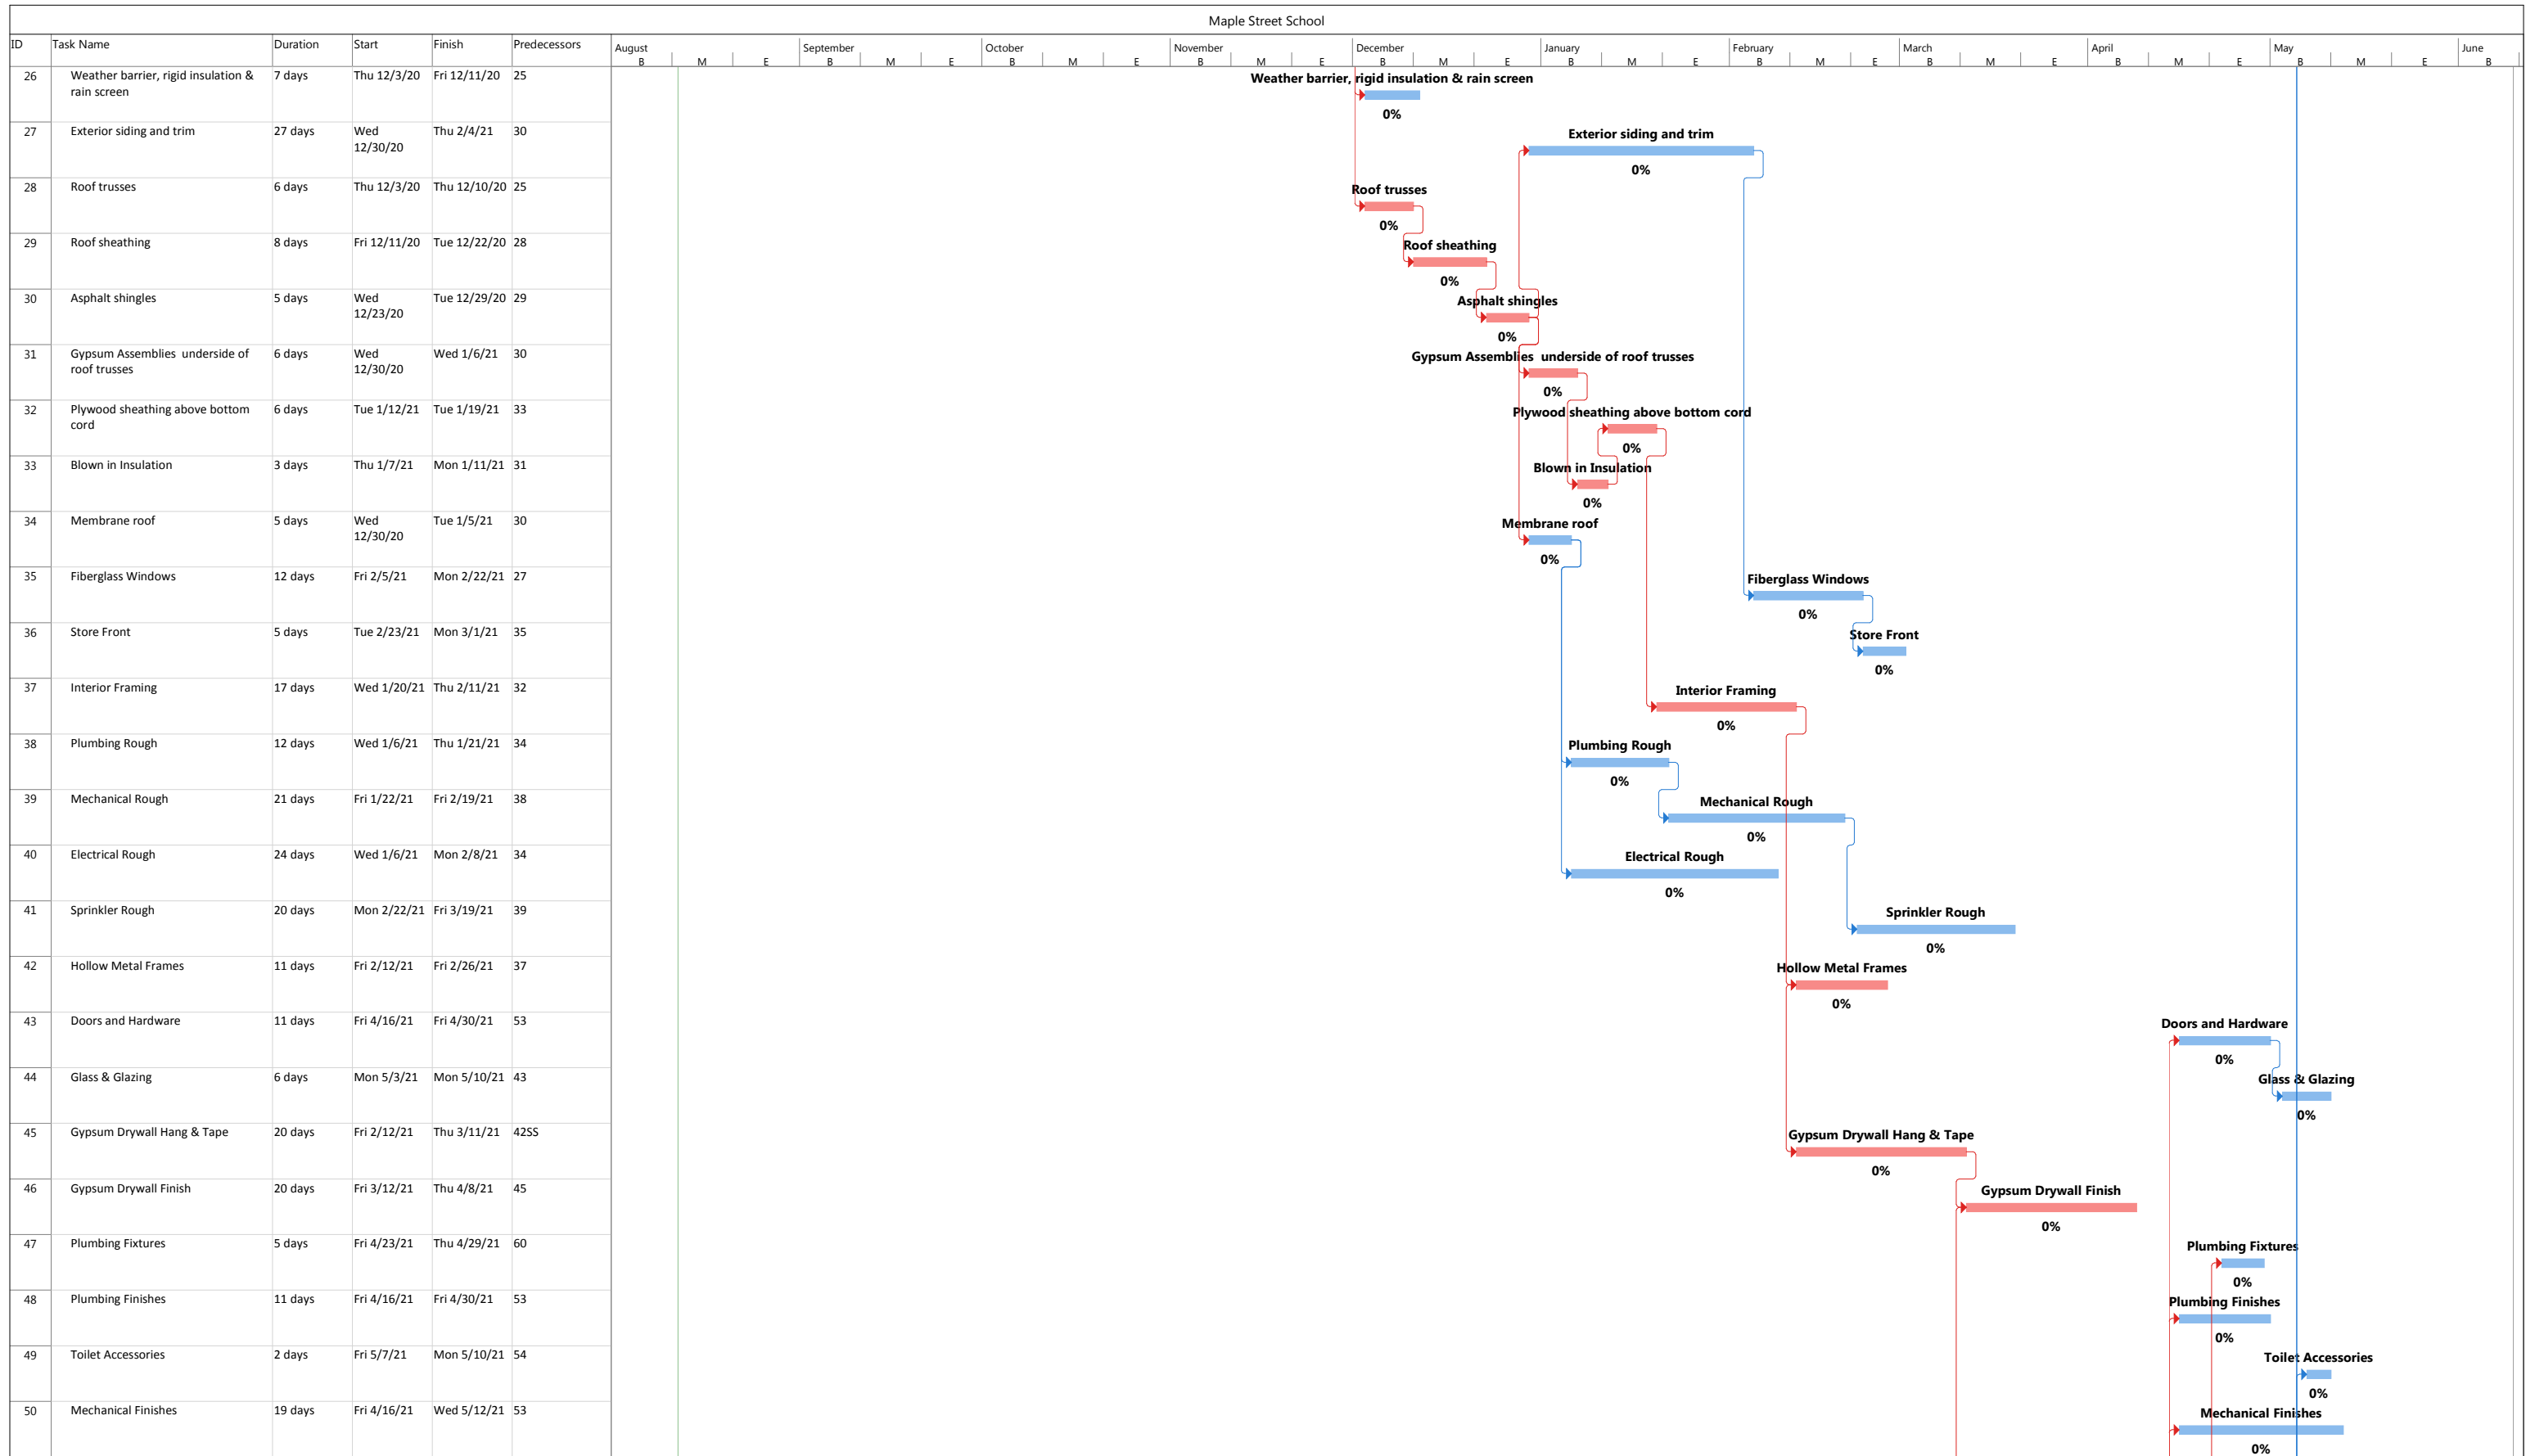

Maple Street School

Project: North Hampton Library  
Date: Wed 8/12/20

Task		Summary		Inactive Milestone		Manual Summary Rollup		Start-only		Finish-only		External Milestone		Critical		Manual Progress	
Split		Project Summary		Inactive Summary		Manual Task		External Tasks		External Milestone		Deadline		Critical Split		Progress	
Milestone		Inactive Task		Manual Task		Manual Summary		External Tasks		External Milestone		Deadline		Critical Split		Progress	

Project: North Hampton Library  
Date: Wed 8/12/20

Task		Summary		Inactive Milestone		Duration-only		Start-only		External Milestone		Critical Split	
Split		Project Summary		Inactive Summary		Manual Summary Rollup		Finish-only		Deadline		Progress	
Milestone		Inactive Task		Manual Task		Manual Summary		External Tasks		Critical		Manual Progress	

Maple Street School

Project: North Hampton Library Date: Wed 8/12/20	Task	Summary	Inactive Milestone	Duration-only	Start-only	External Milestone	Critical Split	Progress
	Split	Project Summary	Inactive Summary	Manual Summary Rollup	Finish-only	Deadline	Manual Progress	Critical
	Milestone	Inactive Task	Manual Task	Manual Summary	External Tasks	Critical	Manual Progress	Critical